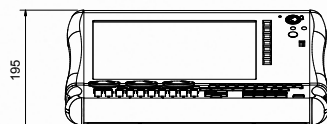

QUARTZ

The full power of Titan, anywhere...

Quartz is the newest addition to the Titan Mobile family, complete with on-board processing and a bright, vibrant 12.1" screen, in our smallest full-featured console. Super compact, measuring only 42.5cm wide, the Quartz is the ideal companion for all your lighting projects, from touring and festivals to clubs and one-offs.

- Super compact form – just 42.5cm wide
- 4 physical DMX XLR-5 connectors
- 16 DMX universes from the console – 8192 channels
- Compatible with Titan Net - up to 64 universes
- Gigabit Network port for Titan Net, Artnet and streaming ACN
- Build in MIDI input, No extra boxes required
- 10 precision playback faders
- 3 high quality optical encoders
- 20 programmable macro buttons
- Bright and vibrant 12.1" angled touch screen with brightness control
- Compatible with Titan Remote
- Supports multi band sound-to-light triggering, offered in version 9
- Headphone output
- Button layout harmonised with the rest of the Titan range
- Robust construction – built for life on the road
- Conveniently located front panel mounted Super speed USB3 port
- Expandable with Titan Mobile Wing through dedicated USB port
- Optional extras: Flight Case, Portable Travel Case, Dimmable Desk Light, Cover
- 16.73"(425mm) wide by 18.35"(466mm) deep by 7.64"(194mm) high
- Weight console 8.0Kg Weight in Flight case 16.75Kg