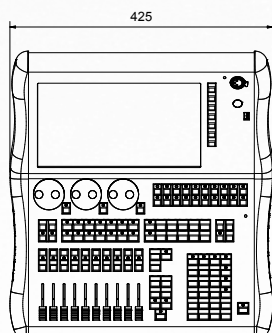

QUARTZ

The full power of Titan, anywhere...

Quartz is the newest addition to the Titan Mobile family, complete with on-board processing and a bright, vibrant 12.1" screen, in our smallest full-featured console. Super compact, measuring only 42.5cm wide, the Quartz is the ideal companion for all your lighting projects, from touring and festivals to clubs and one-offs.

- Super compact form – just 42.5cm wide
- 4 physical DMX XLR-5 connectors
- 16 DMX universes from the console – 8192 channels
- Compatible with Titan Net - up to 64 universes
- Gigabit Network port for Titan Net, Artnet and streaming ACN
- Build in MIDI input, No extra boxes required
- 10 precision playback faders
- 3 high quality optical encoders
- 20 programmable macro buttons
- Bright and vibrant 12.1" angled touch screen with brightness control
- Compatible with Titan Remote
- Supports multi band sound-to-light triggering, offered in version 9
- Headphone output
- Button layout harmonised with the rest of the Titan range
- Robust construction – built for life on the road
- Conveniently located front panel mounted Super speed USB3 port
- Expandable with Titan Mobile Wing through dedicated USB port
- Optional extras: Flight Case, Portable Travel Case, Dimmable Desk Light, Cover
- 16.73"(425mm) wide by 18.35"(466mm) deep by 7.64"(194mm) high
- Weight console 8.0Kg Weight in Flight case 16.75Kg