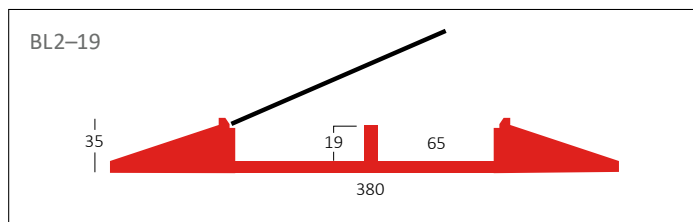

## Black Line 2 Channel

Regular use, low profile lightweight cable ramps with dog bone connectors for use with pedestrian traffic and low volume vehicular traffic.

- Available in single, two, three and five channel designs.
- The Black Line low profile design minimises trip hazards whilst ensuring a smooth and safe crossing for vehicles, pedestrians and mobility aids.
- Highly visible with black lids, red base and red side ramps.
- Maximum load per axle 4763 Kg @ 20°C.