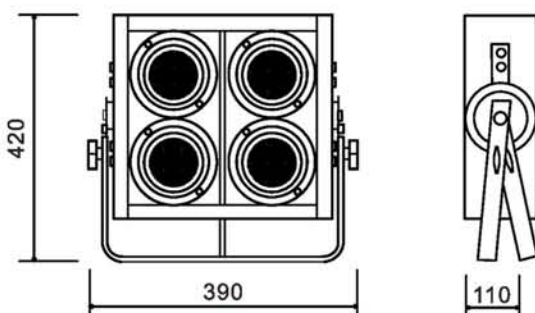

## Parameter:

Voltage: 240V/50~60Hz  
Lamp: PAR36 DWE 120V/650W  
Color temperature: 3200K  
Power: 2600W  
Weight: 5kg  
Size: 390×110×420mm

---

## Measure