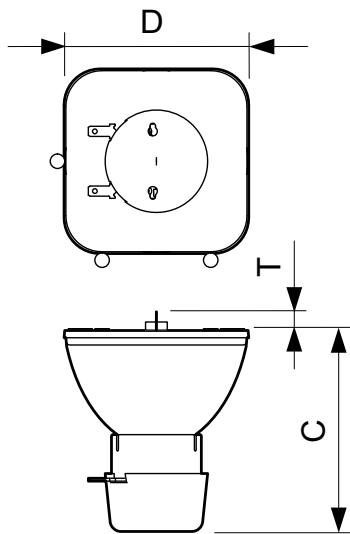

Dimensional drawing

MSD Platinum 5 R and 14 R

MSD Platinum 5 R

Product	D	T	O	C
MSD Platinum 5 R UNP/24	51.4 mm	6.8 mm	1.0 mm	57.1 mm