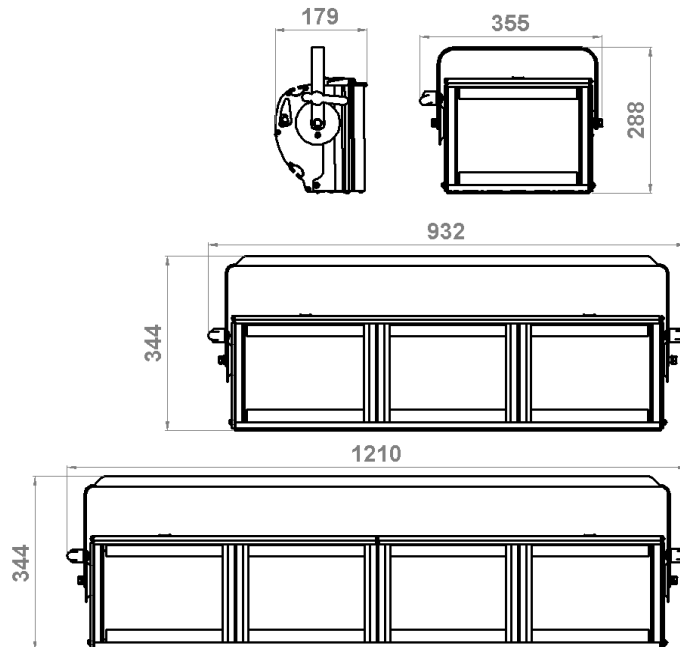

Photometric Data

Tests conducted using standard R7 189mm double-ended linear lamps: 1000W 240V.

Physical Data

	Single	3-way	4-way
Weight:	4.1kg	10.7kg	14kg
Colour frame size:	265mm x 203mm		
Included:	1x colour frame per cell, 1x M12 suspension bolt set and instruction leaflet.		