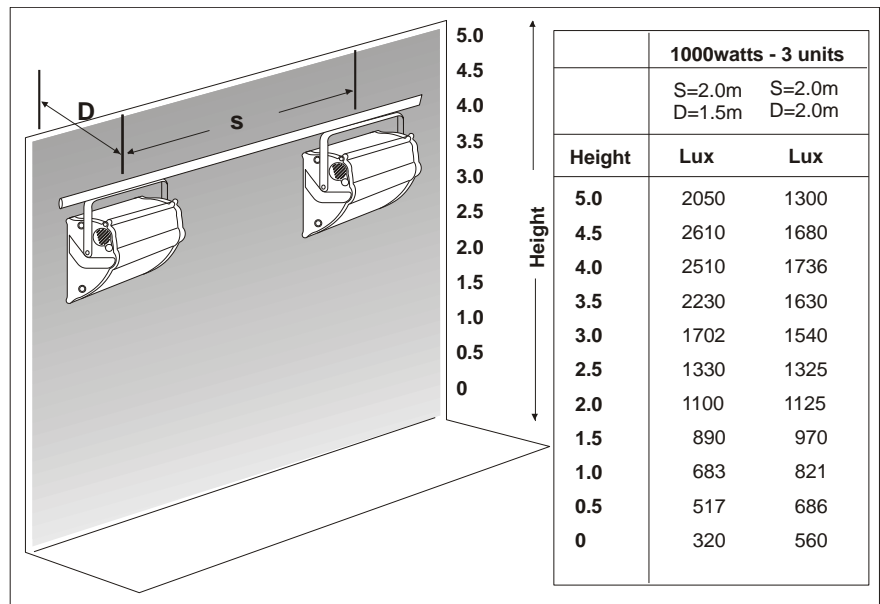

Photometric Data

Tests conducted using standard R7 189mm double-ended linear lamps: 1000W 240V.

Physical Data

	Single	3-way	4-way
Weight:	4.1kg	10.7kg	14kg
Colour frame size:	265mm x 203mm		
Included:	1x colour frame per cell, 1x M12 suspension bolt set and instruction leaflet.		