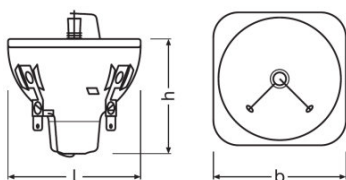

Product datasheet

Technical data

Electrical data

Nominal wattage	132.00 W
Nominal current	1.9 A

Photometrical data

Nominal luminous flux	5150 lm
Color temperature	9200 K
Color rendering index Ra	60

Dimensions & weight

Diameter	46.0 mm
Length	max. 44 mm
Arc length	1.0 mm

Lifespan

Lifespan	6000 h
----------	--------

Capabilities

Burning position	Any
------------------	-----

Product datasheet

Safety advice

Because of their high luminance, UV radiation and high internal pressure during operation, SIRIUS HRI lamps may only be operated in enclosed lamp casings specially constructed for the purpose. Appropriate filters must ensure that UV radiation is reduced to an acceptable level. Mercury is released if the lamp breaks. Special safety precautions must be taken. Information on safety and handling is available on request or can be found in the leaflet included with the lamp or in the operating instructions.

Logistical Data

Product code	Product description	Packaging unit (Pieces/Unit)	Dimensions (length x width x height)	Volume	Gross weight
4052899028708	SIRIUS HRI 132 W SC	Folding carton box 1	87 mm x 87 mm x 103 mm	0.78 dm ³	105.00 g
4052899028715	SIRIUS HRI 132 W SC	Shipping carton box 2	186 mm x 96 mm x 115 mm	2.05 dm ³	255.00 g
4052899028722	SIRIUS HRI 132 W SC	Shipping carton box 20	- x - x -		