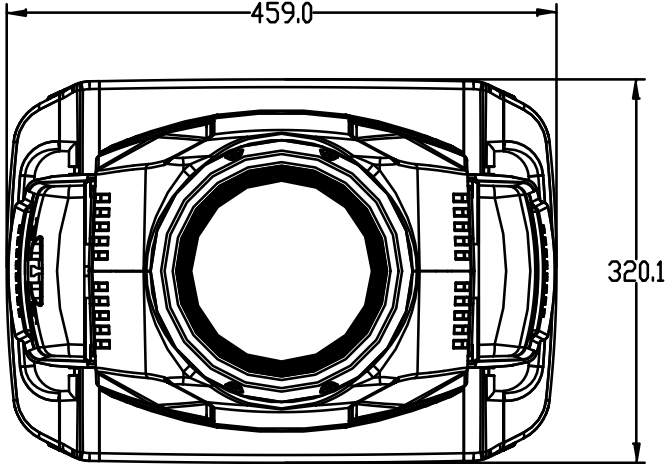

VLZ Wash Fan Control Level

Product data

| | |
|-----------------------|--|
| Source | LED |
| Qty of LED cells | N/A |
| Lamp cap | – |
| Lumen output (max.) | 25,000 |
| Wattage | 620W |
| Color temperature | 8000K source, variable CTO |
| CRI | >70 |
| Color mixing | CMY, variable CTO 2x fixed color wheels |
| Beam angle | 7-50° |
| Pan / tilt | 540° / 270° |
| Controls | DMX512-A / RDM, Art-Net™ |
| DMX channels | 52 |
| Dimming | Electronic 16-bit |
| Macro effects | No |
| Accessories | – |
| Operating voltage | 100-240VAC 50/60Hz |
| IP rating | IP20 |
| Operating temperature | 10-45°C |
| Construction | Metal frame and engineering plastic covers |
| Finish | Black |
| Dimensions L x H x W | 458 x 316 x 796mm (18 x 12.44 x 31.34in) |
| Hanging centers | 600mm (23.62in) |
| Weight | 39.0kg (86lb) |
| Warranty | 2 years |

Philips Vari-Lite VLZ Wash

| | Wattage | Beam | Overall dimensions W x H x D | Weight | Order Code |
|---|---------|-------|---|----------------|----------------|
| Philips Vari-Lite VLZ automated LED Wash, with barndoor system with input power powerCON connector AC100-240V | 620W | 7-50° | 458 x 316 x 796mm (18 x 12.44 x 31.34in) | 39kg (86lb) | 26-105-0003-00 |
| Luminaire programming kit | | | | | PEGASUS |

Dimensional drawing

© Philips Lighting Holding B.V. 2018. All rights reserved. Philips reserves the right to make changes in specification and/or to discontinue any product at any time without notice or obligation and will not be liable for any consequences resulting from the use of this publication.