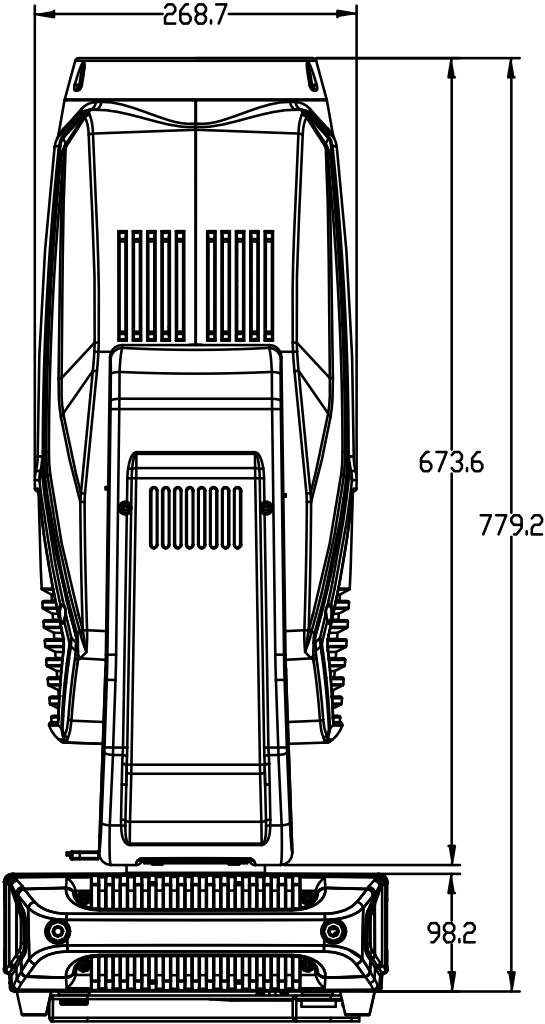

VLZ Wash Fan Control Level

Product data

| | |
|-----------------------|--|
| Source | LED |
| Qty of LED cells | N/A |
| Lamp cap | – |
| Lumen output (max.) | 25,000 |
| Wattage | 620W |
| Color temperature | 8000K source, variable CTO |
| CRI | >70 |
| Color mixing | CMY, variable CTO 2x fixed color wheels |
| Beam angle | 7-50° |
| Pan / tilt | 540° / 270° |
| Controls | DMX512-A / RDM, Art-Net™ |
| DMX channels | 52 |
| Dimming | Electronic 16-bit |
| Macro effects | No |
| Accessories | – |
| Operating voltage | 100-240VAC 50/60Hz |
| IP rating | IP20 |
| Operating temperature | 10-45°C |
| Construction | Metal frame and engineering plastic covers |
| Finish | Black |
| Dimensions L x H x W | 458 x 316 x 796mm (18 x 12.44 x 31.34in) |
| Hanging centers | 600mm (23.62in) |
| Weight | 39.0kg (86lb) |
| Warranty | 2 years |

Philips Vari-Lite VLZ Wash

| | Wattage | Beam | Overall dimensions W x H x D | Weight | Order Code |
|---|---------|-------|---|----------------|----------------|
| Philips Vari-Lite VLZ automated LED Wash, with barndoor system with input power powerCON connector AC100-240V | 620W | 7-50° | 458 x 316 x 796mm (18 x 12.44 x 31.34in) | 39kg (86lb) | 26-105-0003-00 |
| Luminaire programming kit | | | | | PEGASUS |

Dimensional drawing

© Philips Lighting Holding B.V. 2018. All rights reserved. Philips reserves the right to make changes in specification and/or to discontinue any product at any time without notice or obligation and will not be liable for any consequences resulting from the use of this publication.

www.philips.com/vari-lite

09/2018

Data subject to change. All measurements quoted primarily in millimeters.