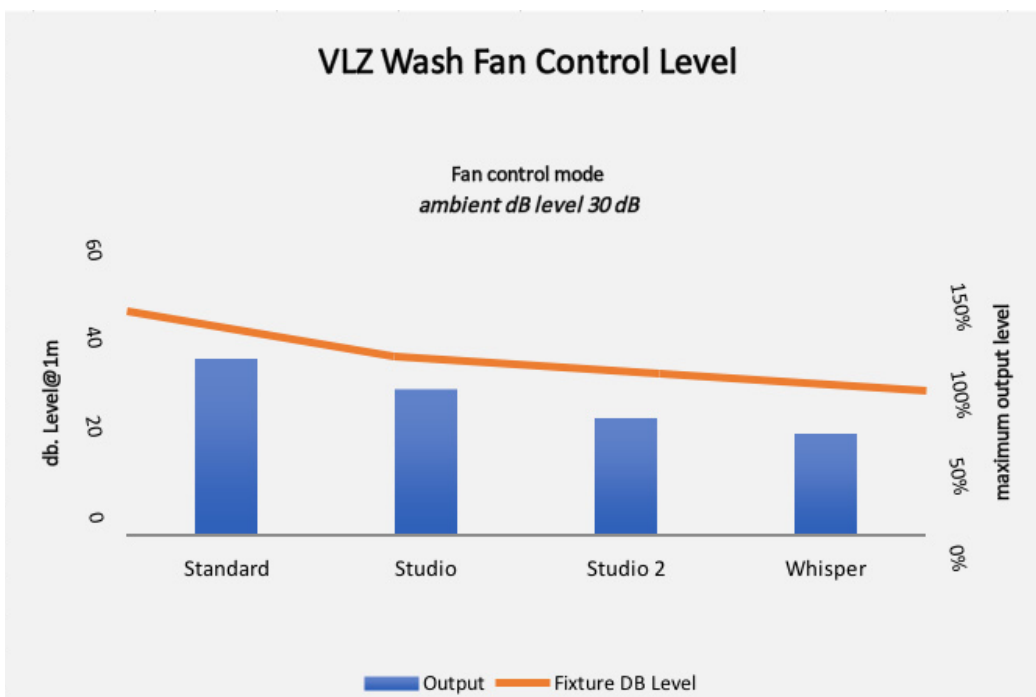

Feature and benefits

- 25,000 lumen output.
- 155mm large aperture wash lens.
- Multiple fan level controls:
  Standard
  Studio
  Studio 2
  Whisper
- Camera friendly - separate frequency and gamma control of LED array.
- Wide zoom range 12°-54°
- 16-bit dimmer control with 4 selectable curves.
- Full Color mixing and Color effects CYM + CTO 2 color wheels total of 12 fixed color shake and wheel spin functions.
- Beam shaping control masking barndoor system with 4 blades frame rotation ± 50 degree either side of center and separate lenticular lens.
- Beam edge control, from beam to Fresnel
- Fast, accurate and repeatable movement on all functions.
- Two year limited warranty.

VLZ Wash fan control modes

Mode	Output	Ambient	Fixture dB level	Distance
Standard	100%	30	51 dB	1m
Studio	83%	30	41 dB	1m
Studio 2	67%	30	37 dB	1m
Whisper	58%	30	33 dB	1m

VLZ Wash Fan Control Level