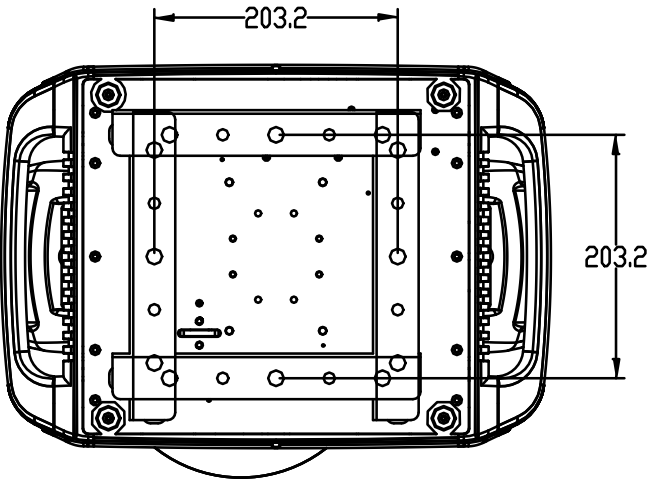

Dimensional drawing