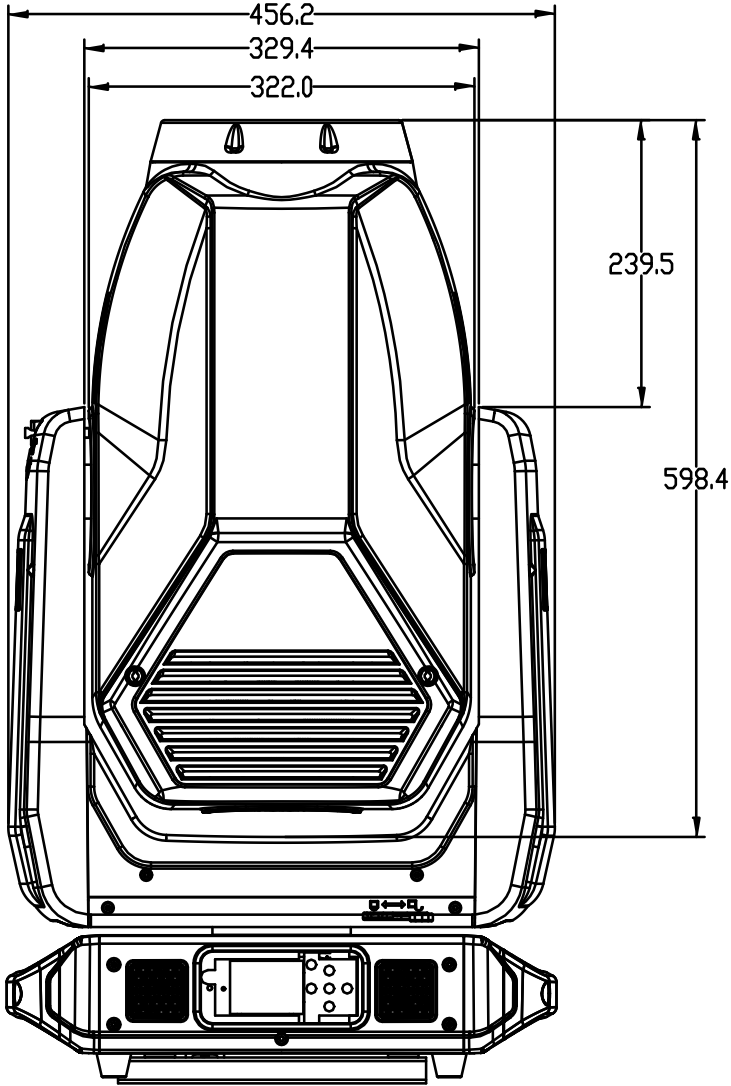

Dimensional drawing