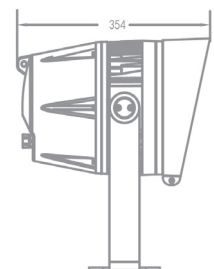

WHOPPER 154-W is a 54x3 watts Warm White high power LED Exterior wash. It has an attractive and durable die-casting aluminum housing, built-in power supply and driver, and an independent heat dissipation system. It is equipped with adjustable glare shield, able to create an unparalleled lighting effect for the monuments, buildings, bridges and other architectural projects.

SOURCE Light source: 54x3 watts Warm White
LED life expectancy: 50,000 Hrs
Peak Intensity: 146726cd (12°)

OPTICAL SYSTEM Optics: 12° (5°, 25°, 45°)
Light output: 37,000 Lux @2m @ 25°

CONTROL & PROGRAMMING Control Protocols: DMX
DMX control channels: 0-100%
Controllable sections: 1
Color: Warm White

ELECTRICAL Input Voltage: AC100-240V, 50/60Hz
Max Power: 170 W
Power Factor: > 0.9

CONNECTIONS Power connection: 3m cable (input only)
Data connection: 3m cable (input + output)

PHYSICAL Dimensions: 354x283x450mm
Net Weight: 11 kg
Color: Black / Off White
Housing: Die-cast aluminum
IP Rating: 66
Operation temperature: - 40°C~45°C (operating) /
- 20°C~45°C (startup)

Dimensions

Luminous Diagram