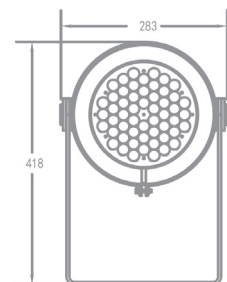

WHOPPER 154-W is a 54x3 watts Warm White high power LED Exterior wash. It has an attractive and durable die-casting aluminum housing, built-in power supply and driver, and an independent heat dissipation system. It is equipped with adjustable glare shield, able to create an unparalleled lighting effect for the monuments, buildings, bridges and other architectural projects.

SOURCE Light source: 54x3 watts Warm White
LED life expectancy: 50,000 Hrs
Peak Intensity: 146726cd (12°)

OPTICAL SYSTEM Optics: 12° (5°, 25°, 45°)
Light output: 37,000 Lux @2m @ 25°

CONTROL & PROGRAMMING Control Protocols: DMX
DMX control channels: 0-100%
Controllable sections: 1
Color: Warm White

ELECTRICAL Input Voltage: AC100-240V, 50/60Hz
Max Power: 170 W
Power Factor: > 0.9

CONNECTIONS Power connection: 3m cable (input only)
Data connection: 3m cable (input + output)

PHYSICAL Dimensions: 354x283x450mm
Net Weight: 11 kg
Color: Black / Off White
Housing: Die-cast aluminum
IP Rating: 66
Operation temperature: - 40°C~45°C (operating) /
- 20°C~45°C (startup)

Dimensions

Luminous Diagram