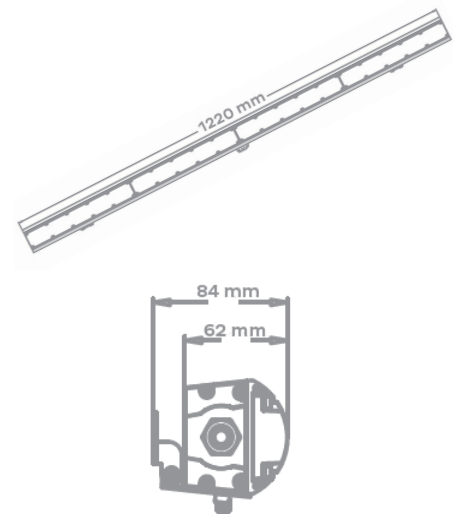

**ROD 248-AC** is a seamless 48x3 watts Amber+Cool White LED linear-wash. It is a perfectly designed fixture with a length of 1220 millimeters, power supply and driver built-in lamp body, integrated power and DMX signal cable. Flexible lighting device for application in a variety of building structures.

**SOURCE** Light source: 48x3 watts Amber+Cool White  
LED life expectancy: 50,000 Hrs  
Peak Intensity: 62000 cd (15°)

**OPTICAL SYSTEM** Optics: 15° (25°, 30°, 60°, 15°x30°, 60°x15°)  
Light output: 16,000 Lux @2m @ 15°

**CONNECTIONS** Power connections: Integrated power and signal cable

**PHYSICAL** Dimensions: 1220x62x84mm  
Net Weight: 4.8 kg  
Color: Silver  
Housing: Die-cast aluminum  
IP Rating: 66  
Operation temperature: - 40°C~45°C (operating) / - 20°C~45°C (startup)

## Dimensions