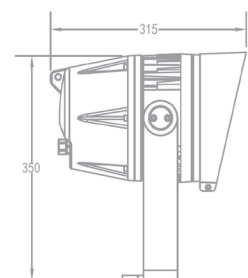

SOURCE Light source: 36x3 watts Warm White
LED life expectancy: 50,000 Hrs
Peak Intensity: 94707cd (12°)

OPTICAL SYSTEM Optics: 12° (5°, 25°, 45°)
Light output: 20,000 Lux @2m @ 25°

CONTROL & PROGRAMMING Control Protocols: DMX 512, RDM
DMX control channels: 0-100%
Controllable sections: 1
Color: Warm White

ELECTRICAL Input Voltage: AC100~277V
Max Power: 120 W
Power Factor: > 0.9

CONNECTIONS Power connection: 3m cable (input only)
Data connection: 3m cable (input + output)

PHYSICAL Dimensions: 315x242x390 mm
Net Weight: 8.1 kg
Color: Off-white (Gray, Black Optional)
Housing: Die-cast aluminum
Special protection design for anti-thunder shock
IP Rating: 66
Operation temperature: - 40°C~45°C (operating) / -
20°C~45°C (startup)

Dimensions

Luminous Diagram