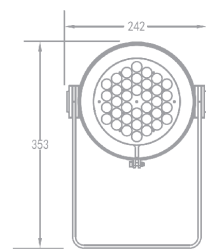

SOURCE Light source: 36x3 watts Warm White
LED life expectancy: 50,000 Hrs
Peak Intensity: 94707cd (12°)

OPTICAL SYSTEM Optics: 12° (5°, 25°, 45°)
Light output: 20,000 Lux @2m @ 25°

CONTROL & PROGRAMMING Control Protocols: DMX 512, RDM
DMX control channels: 0-100%
Controllable sections: 1
Color: Warm White

ELECTRICAL Input Voltage: AC100~277V
Max Power: 120 W
Power Factor: > 0.9

CONNECTIONS Power connection: 3m cable (input only)
Data connection: 3m cable (input + output)

PHYSICAL Dimensions: 315x242x390 mm
Net Weight: 8.1 kg
Color: Off-white (Gray, Black Optional)
Housing: Die-cast aluminum
Special protection design for anti-thunder shock
IP Rating: 66
Operation temperature: - 40°C~45°C (operating) / -
20°C~45°C (startup)

Dimensions

Luminous Diagram