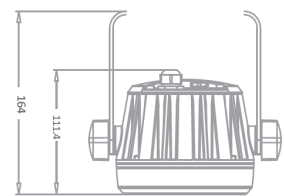

WHOPPER 401-RGBW is a 1x20 Watts multi-chip RGBW compact LED Exterior wash with intelligent DMX dimming technology. Integrated power and DMX signal cable and hand-in-hand wiring layout are designed for easy reliable installation.

SOURCE Light source: 1x20 watts multi-chip RGBW
LED life expectancy: 50,000 Hrs
Peak Intensity: 4250 cd(14°)

OPTICAL SYSTEM Optics: 14°
Light output: 1,500 Lux @2m @ 14°

CONTROL & PROGRAMMING Control Protocols: DMX, RDM
DMX control channels: 0-100%
Controllable sections: 1
Color Mixing: RGBW

ELECTRICAL Input Voltage: AC100~277V
Max Power: 20 w
Power Factor: > 0.9

CONNECTIONS Power connection: 3m cable (input only)
Data connection: 3m cable (input + output)

PHYSICAL Dimensions: 170x176x164mm
Net Weight: 1.7 kg
Color: Off -White (Optional: Gray, Black)
Housing: Die-cast aluminum
IP Rating: 66
Operation temperature: - 40°C~45°C (operating) / - 20°C~45°C

Dimensions

Luminous Diagram