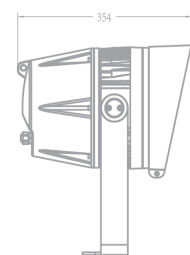

Whopper 414-RGBW is a 14x15 watts multi-chip RGBW, LED Exterior wash, with die-casting aluminum housing, attractive and durable. Built-in power supply and driver, independent heat dissipation system, equipped with adjustable glare shield, able to create an unparalleled lighting effect for the monuments, buildings, bridges, and other architectural applications.

ELECTRICAL Input Voltage: AC100~277V
Max Power: 250 w
Power Factor: > 0.9

CONNECTIONS Power connection: 3m cable (input only)
Data connection: 3m cable (input + output)

PHYSICAL Dimensions: 354x283x450mm
Net Weight: 11 kg
Color: Off-white (Gray, Black Optional)
Housing: Die-cast aluminum
Special protection design for anti-thunder shock
IP Rating: 66
Operation temperature: - 40°C~45°C (operating) /-
20°C~45°C (startup)

Dimensions

Luminous Diagram