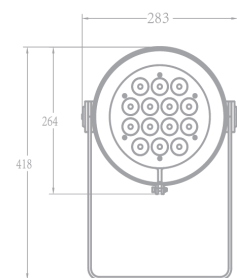

Whopper 414-RGBW is a 14x15 watts multi-chip RGBW, LED Exterior wash, with die-casting aluminum housing, attractive and durable. Built-in power supply and driver, independent heat dissipation system, equipped with adjustable glare shield, able to create an unparalleled lighting effect for the monuments, buildings, bridges, and other architectural applications.

SOURCE Light source: 14x15 watts multi-chip RGBW
LED life expectancy: 50,000 Hrs
Peak Intensity: 24335cd (22°)

OPTICAL SYSTEM Optics: 22°
Light output: 6,100 Lux @2m @ 22°

CONTROL & PROGRAMMING Control Protocols: DMX, RDM
DMX control channels: 0-100%
Controllable sections: 1
Color Mixing: RGBW

ELECTRICAL Input Voltage: AC100~277V
Max Power: 250 w
Power Factor: > 0.9

CONNECTIONS Power connection: 3m cable (input only)
Data connection: 3m cable (input + output)

PHYSICAL Dimensions: 354x283x450mm
Net Weight: 11 kg
Color: Off-white (Gray, Black Optional)
Housing: Die-cast aluminum
Special protection design for anti-thunder shock
IP Rating: 66
Operation temperature: - 40°C~45°C (operating) /-
20°C~45°C (startup)

Dimensions

Luminous Diagram