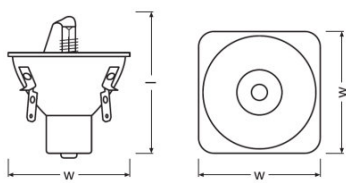

Dimensions & weight

Diameter	51.0 mm
Length	50.0 mm

Lifespan

Lifespan	2000 h
----------	--------

Capabilities

Burning position	Any
------------------	-----

Product datasheet

Safety advice

Detail

Logistical Data

Product code	Product description	Packaging unit (Pieces/Unit)	Dimensions (length x width x height)	Volume	Gross weight
4052899512610	SIRIUS HRI 281 W	Unpacked 1	- x - x -		
4052899512627	SIRIUS HRI 281 W	Shipping carton box 60	600 mm x 400 mm x 163 mm	39.12 dm ³	5415.00 g