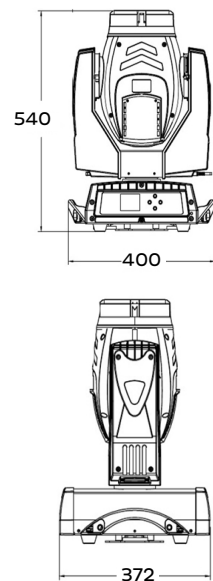

CYCLOPS LIGHTING

AQUARAY 400B is an outdoor lamp beam moving head with an IP 54 rating. It has a powerful beam output with a narrow angle of 1.3° coupled with a wide variety of lighting effects and color mixing effects. Built in a strong and compact housing this fixture is ideal for any indoor and outdoor venues and entertainment applications.

- SOURCE** Light source: 330 watts
Lamp life expectancy: 2,000 Hrs
Color temperature: 8000 K
- OPTICAL SYSTEM** Beam angle: 1.3°
Light output: 318,000 Lux @ 10 m @ 1.3°
Large 155 mm diameter front lens
Electronic focus
- DYNAMIC EFFECTS** Dimmer: Linear adjustment
Color wheel: 14 colors + open
Strobe: 1–20 flashes per second with built-in macros
Static gobo: 16 gobos + open
Gobo shake function
Prism: 2 combinable prisms, 16-facet prism + 6 linear prism
Prism zoom effect
Frost effect with variable light
- CONTROL & PROGRAMMING** Control protocols: DMX
Display: 2.8' full color touch screen, reversible 180°
Control channels: 16, 17, 18, 20 CHs
- MOVEMENT** Pan: 540°
Tilt: 280°
Resolution: 16 bit
- ELECTRICAL** Input voltage: 100–240V/50–60Hz
Power consumption: 550 watts
- CONNECTIONS** DMX connections: 3 pin XLR In/Out male and female
Power connections: IP rated PowerCon In
- PHYSICAL** Dimensions: 400 x 372 x 540mm
Net weight: 20 Kg
Color: Black
IP rating: 54

Dimensions

Luminous Diagram