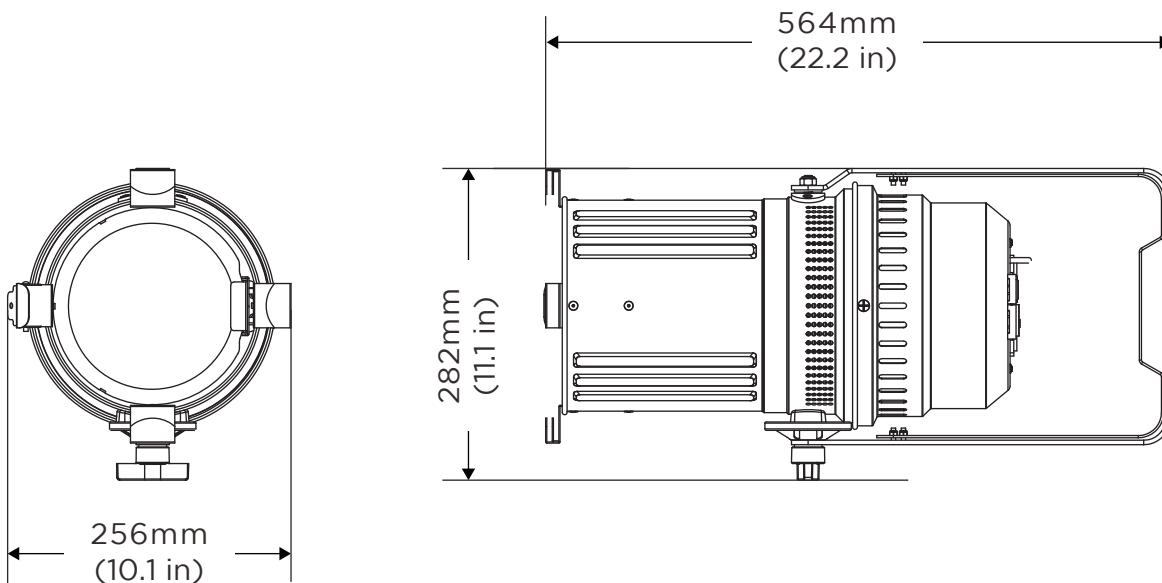

VL800 EVENTPAR

	RGBA	WARM WHITE		
SOURCE				
Type	LED	LED		
Wattage	1 x 300W RGBA	1 x 200W		
OPTICAL PERFORMANCE				
Output Lumens	3200 lm	10251 lm		
Output CRI	Not applicable	CRI(Ra) >97		
Output CCT	Variable	3000K		
	LUX	FOOT-CANDLES	LUX	FOOT-CANDLES
Narrow @ 5m	4300	399.4	12300	1142.7
Wide @ 5m	295	27.4	940	87.3
Narrow @ 10m	1060	98.5	3400	315.9
Wide @ 10m	90	8.4	300	27.9
BEAM				
Angle	10° - 30°	10° - 30°		
Control	Manual 10°/15°/20°/25°/30°	Manual 10°/15°/20°/25°/30°		
Accessory beam control	Dual rail accessory holder	Dual rail accessory holder		
COLOR SYSTEM				
Color mixing	RGBA (extended blue spectrum control)	Not applicable		
CCT	2700 to 10000K	3000K		
Fixed color	44 calibrated colors	Not applicable		
NOISE LEVELS (BASE LEVEL 18dB)				
Full operation	39dB	39dB		
Standby	25dB	25dB		
Fan modes	Standard, studio, whisper	Standard, studio, whisper		
USER INTERFACE				
Type	Full color invertible screen 4 push button control	Full color invertible screen 4 push button control		
POWER				
Range	100-240 VAC input at 50/60 Hz	100-240 VAC input at 50/60 Hz		
Connector type	Twist-Lock black/yellow - In / Thru	Twist-Lock black/yellow - In / Thru		
Wattage (max)	360W	240W		

VL800 EVENTPAR

DATA CONNECTIONS				
DMX (RDM)	In and Thru 5-pin XLR		In and Thru 5-pin XLR	
DMX modes	16-bit	15 channels	5 channels	
	8-bit	10 channels	4 channels	
		5 channels color mode	1 channel single mode	
PHYSICALS				
IP rating	IP24*		IP24*	
Finish	Black		Black	
DIMENSIONS (H x W x L)				
	mm	in	mm	in
Fixture only	452 x 281 x 418	17.8 x 11.1 x 16.5	452 x 281 x 418	17.8 x 11.1 x 16.5
Packed dimensions	630 x 350 x 390	24.8 x 13.8 x 15.3	630 x 350 x 390	24.8 x 13.8 x 15.3
Hanging type	M12 bolt hole in yoke		M12 bolt hole in yoke	
WEIGHT				
	kg	lb	kg	lb
Fixture only	6.5	14.3	6.5	14.3
Packed weight	Net	6.2	13.7	13.7
	Gross	7.9	17.4	17.4
WARRANTY & APPROBATIONS				
Warranty	2 years		2 years	
Approval / listings	CE, ETL, UL, FCC CSA, RoHS, ISO 9001		CE, ETL, UL, FCC CSA, RoHS, ISO 9001	