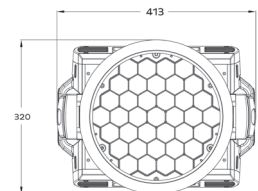

CONTROL & PROGRAMMING Control protocols: DMX
Available with built-in W-DMX™ by Wireless Solution Sweden (SKU: SPARKLYWASH37R)
Display: Touch screen display
Control channels: 14, 25, 30 CHs

MOVEMENT Pan: 540°
Tilt: 270°

ELECTRICAL Input voltage: 100-240V/50-60Hz
Power consumption: 800 watts

CONNECTIONS DMX connections: 3 pin and 5 pin XLR In/Out male and female
Power connections: Powercon In

PHYSICAL Dimensions: 413 x 320 x 487mm
Net weight: 17 Kg
Color: Black
IP rating: 20

Dimensions

Luminous Diagram