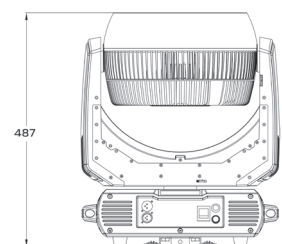

SOURCE Light source: 37 x 15 watts RGBW LED
LED life expectancy: 50,000 Hrs.

OPTICAL SYSTEM Beam angle: 7° to 40°
Light output: 11,000 Lux @ 10m @ 7°

DYNAMIC EFFECTS Color mixing: RGBW
Electronic variable strobe
Built-in color and dynamic macros
Four zones control

CONTROL & PROGRAMMING Control protocols: DMX
Available with built-in W-DMX™ by Wireless Solution Sweden (SKU: SPARKLYWASH37R)
Display: Touch screen display
Control channels: 14, 25, 30 CHs

MOVEMENT Pan: 540°
Tilt: 270°

ELECTRICAL Input voltage: 100-240V/50-60Hz
Power consumption: 800 watts

CONNECTIONS DMX connections: 3 pin and 5 pin XLR In/Out male and female
Power connections: Powercon In

PHYSICAL Dimensions: 413 x 320 x 487mm
Net weight: 17 Kg
Color: Black
IP rating: 20

Dimensions

Luminous Diagram