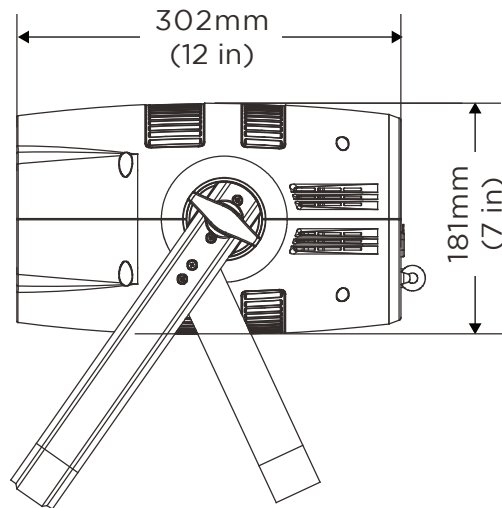

VARI*LITE

VL800 PROPAR

FEATURES AND BENEFITS

- **Cost-effective, high output LED professional PAR built by Vari-Lite** - affordable LED PAR from a brand you trust.
- **Full RGBW color mixing** - variable color mixing with saturation control, offering numerous vivid and creative color options
- **Gel color presets matched to traditional gel numbers** - use the colors you have always used without the need to change gels
- **Motorized zoom** - remote beam angle control with the smooth zoom movement of a Vari-Lite fixture
- **Multi-mode fan control** - adjust settings to control fan noise. Offers a low dB experience across all frequencies, eliminating buzzing or hums from an otherwise quiet device. Mode options include standard, studio, and whisper mode.
- **Adjustable frequency to exceed camera frame rates** - camera-friendly fixtures for IMAG or live televised events