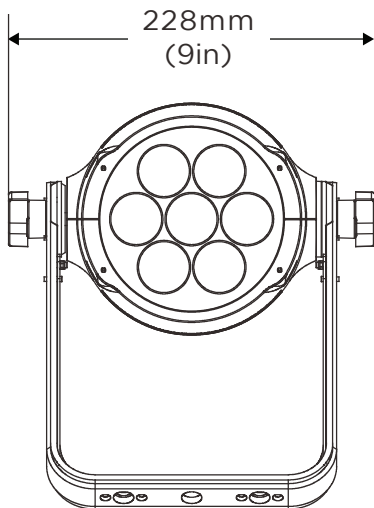

VARI*LITE

VL800 PROPAR

FEATURES AND BENEFITS

- **Cost-effective, high output LED professional PAR built by Vari-Lite** - affordable LED PAR from a brand you trust.
- **Full RGBW color mixing** - variable color mixing with saturation control, offering numerous vivid and creative color options
- **Gel color presets matched to traditional gel numbers** - use the colors you have always used without the need to change gels
- **Motorized zoom** - remote beam angle control with the smooth zoom movement of a Vari-Lite fixture
- **Multi-mode fan control** - adjust settings to control fan noise. Offers a low dB experience across all frequencies, eliminating buzzing or hums from an otherwise quiet device. Mode options include standard, studio, and whisper mode.
- **Adjustable frequency to exceed camera frame rates** - camera-friendly fixtures for IMAG or live televised events