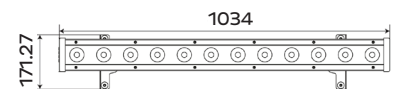

SOURCE Light source: 12 x 15 watts 4 in 1 RGBW LEDs
LED life expectancy: 50,000 Hrs.

OPTICAL SYSTEM Beam angle: 40° x 10°
Light output: 5,700 Lux @ 2m @ 40°
Lumen output: 3,000 Lm

DYNAMIC EFFECTS Dimmer: Linear adjustment
Color mixing: RGBW
Strobe and Fade effect
Built-in color and dynamic macros

CONTROL & PROGRAMMING Control protocols: DMX
Control channels: 3, 4, 5, 8, 11, 59 CHs

ELECTRICAL Input voltage: 100-240V/50-60Hz
Power consumption: 200 watts

CONNECTIONS DMX connections: IP DMX In/Out cables with 3 pin Screw lock connectors
Power connections: IP power In/Out cable, 3 pin screw lock connectors

PHYSICAL Dimensions: 1034 x 171.27 x 208.77mm
Net weight: 10 Kg
Color: Black
Housing: Die cast and extruded aluminum
IP rating: 65
Operating temperature: -20°C/45°C

Dimensions

Luminous Diagram