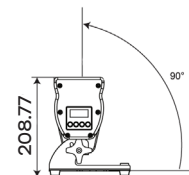

SOURCE Light source: 12 x 15 watts 4 in 1 RGBW LEDs
LED life expectancy: 50,000 Hrs.

OPTICAL SYSTEM Beam angle: 40° x 10°
Light output: 5,700 Lux @ 2m @ 40°
Lumen output: 3,000 Lm

DYNAMIC EFFECTS Dimmer: Linear adjustment
Color mixing: RGBW
Strobe and Fade effect
Built-in color and dynamic macros

CONTROL & PROGRAMMING Control protocols: DMX
Control channels: 3, 4, 5, 8, 11, 59 CHs

ELECTRICAL Input voltage: 100-240V/50-60Hz
Power consumption: 200 watts

CONNECTIONS DMX connections: IP DMX In/Out cables with 3 pin Screw lock connectors
Power connections: IP power In/Out cable, 3 pin screw lock connectors

PHYSICAL Dimensions: 1034 x 171.27 x 208.77mm
Net weight: 10 Kg
Color: Black
Housing: Die cast and extruded aluminum
IP rating: 65
Operating temperature: -20°C/45°C

Dimensions

Luminous Diagram