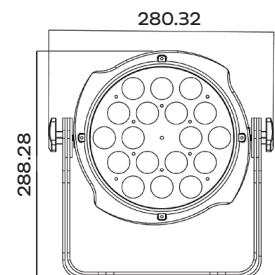

SOURCE Light source: 18 x 12 watts, 4 in 1 RGBW LEDs
LED life expectancy: 50,000 Hrs.

OPTICAL SYSTEM Beam angle: 25°
Light output: 7,000 Lux @ 2m @ 10°

DYNAMIC EFFECTS Dimmer: 4 selectable dimming curves
Color mixing: RGBW
Strobe and fade effect
Built-in color and dynamic macros

CONNECTIONS DMX connections: IP DMX In/Out cables with 3 pin screw lock connectors
Power connections: IP Power In/Out cable, 3 pin screw lock connectors

PHYSICAL Dimensions: 280.32 x 142.56 x 288.28mm
Net weight: 5 Kg
Color: Black
Housing: Aluminum
IP rating: 65
Operating temperature: -20°C/45°C

Dimensions

Luminous Diagram