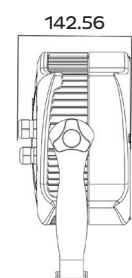

SOURCE Light source: 18 x 12 watts, 4 in 1 RGBW LEDs
LED life expectancy: 50,000 Hrs.

OPTICAL SYSTEM Beam angle: 25°
Light output: 7,000 Lux @ 2m @ 10°

DYNAMIC EFFECTS Dimmer: 4 selectable dimming curves
Color mixing: RGBW
Strobe and fade effect
Built-in color and dynamic macros

CONNECTIONS DMX connections: IP DMX In/Out cables with 3 pin screw lock connectors
Power connections: IP Power In/Out cable, 3 pin screw lock connectors

PHYSICAL Dimensions: 280.32 x 142.56 x 288.28mm
Net weight: 5 Kg
Color: Black
Housing: Aluminum
IP rating: 65
Operating temperature: -20°C/45°C

Dimensions

Luminous Diagram