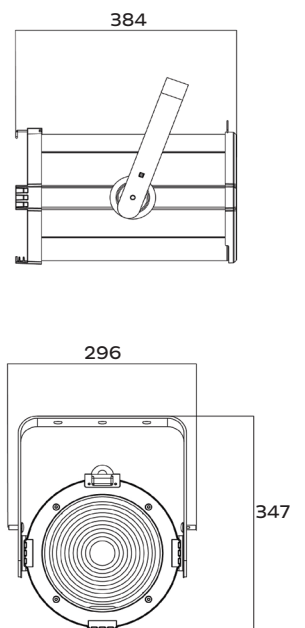

CONNECTIONS DMX connections: 3 pin XLR In/Out male and female
Power connections: PowerCon In/Out

PHYSICAL Dimensions: 384 x 296 x 347mm
Net weight: 6 Kg
Color: Black
Housing: Aluminum
IP rating: 20
Operating temperature: -5°C/45°C

Dimensions

Luminous Diagram