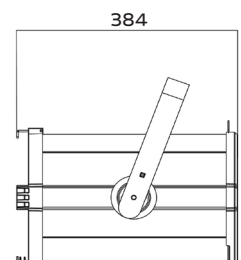

CONNECTIONS DMX connections: 3 pin XLR In/Out male and female
Power connections: PowerCon In/Out

PHYSICAL Dimensions: 384 x 296 x 347mm
Net weight: 6 Kg
Color: Black
Housing: Aluminum
IP rating: 20
Operating temperature: -5°C/45°C

Dimensions

Luminous Diagram