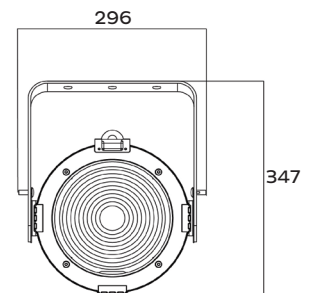

CONNECTIONS DMX connections: 3 pin XLR In/Out male and female
Power connections: PowerCon In/Out

PHYSICAL Dimensions: 384 x 296 x 347mm
Net weight: 6 Kg
Color: Black
Housing: Aluminum
IP rating: 20
Operating temperature: -5°C/45°C

Dimensions

Luminous Diagram