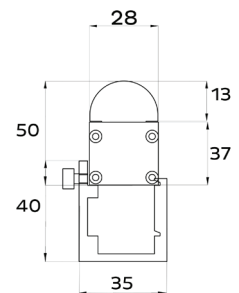

ELECTRICAL Input voltage: 24V
Power consumption: 10 watts

CONNECTIONS Power and data connection: 15cm 5 pin female and male connection
Cable entry: Bottom

PHYSICAL Dimensions: 1000 x 28 x 50mm (without bracket)
1000 x 35 x 90mm (with bracket)
Color: Silver
IP rating: 67
Operating temperature: -40°C / 50°C

Dimensions

Connection