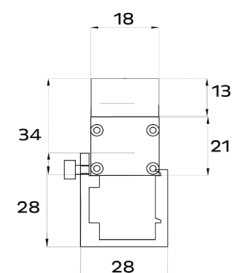

ELECTRICAL Input voltage: 24V
Power consumption: 10 watts

CONNECTIONS Power and data connection: 15cm 5 pin female and male connection
Cable entry: Bottom

PHYSICAL Dimensions: 1000 x 28 x 36mm (without bracket)
1000 x 35 x 62mm (with bracket)
Color: Silver
IP rating: 67
Operating temperature: -40°C/50°C

Dimensions

Connection