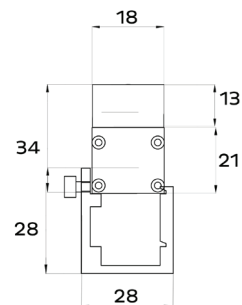

ELECTRICAL Input voltage: 24V
Power consumption: 10 watts

CONNECTIONS Power and data connection: 15cm 5 pin female and male connection
Cable entry: Bottom

PHYSICAL Dimensions: 1000 x 18 x 34mm (without bracket)
1000 x 28 x 62mm (with bracket)
Color: Silver
IP rating: 67
Operating temperature: -40°C/50°C

Dimensions

Connection