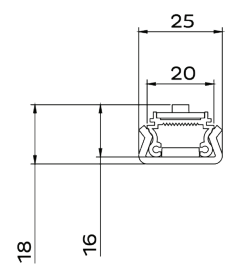

ELECTRICAL Input voltage: 24V
Power consumption: 6 watts

CONNECTIONS Power and data connection: 15cm 5 pin female and male connection
Cable entry: Bottom

PHYSICAL Dimensions: 400 x 20 x 16mm (without bracket)
400 x 25 x 18mm (with bracket)
Color: Silver
IP rating: 20
Operating temperature: -20°C/50°C

Dimensions

Connection