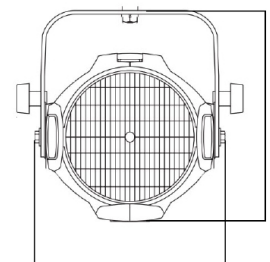

**CONTROL & PROGRAMMING** Control protocols: RDM, DMX  
Control channels: 5/9/11

**ELECTRICAL** Input voltage: AC100-240/50-60HZ  
Power consumption: 150 watts

**CONNECTIONS** DMX connections: 3 pin XLR In/Out male and female  
Power connections: IP screw type power connection

**PHYSICAL** Dimensions: 290 x 260 x 350mm  
Net weight: 4 Kg  
Color: Black  
Housing: Aluminum  
IP rating: 20  
Operating temperature: -5°C/45°C

## Dimensions

290

260

350