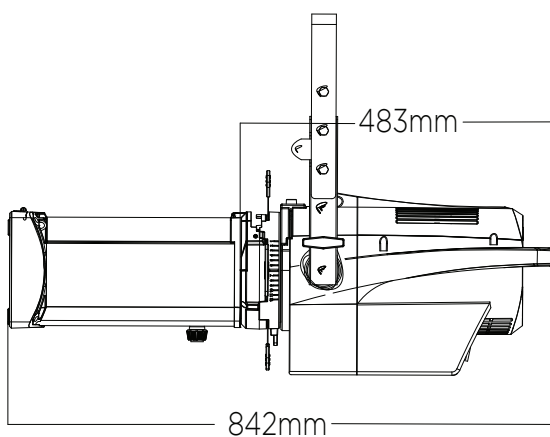

LEKO LED PROFILE

FEATURES AND BENEFITS

- **High output midsized LED theatrical luminaires** - modern fixtures with quality you can trust
- **High CRI RGBALC Color System with SmartColor Control** - wide range of vivid color options that can be programmed using CYM
- **Tunable white with >94 CRI** - adjust color temperature without compromising output or quality of light
- **Independent color mixing and temperature controls** - match color palette to color temperature without manual adjustment for simpler programming
- **Quiet operation with variable fan control** - perfect for use in quiet environments
- **Adjustable frequency to exceed camera frame rates** - camera-friendly fixtures for IMAG, event recordings, or TV and film applications