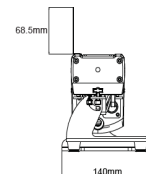

CONTROL & PROGRAMMING Control protocols: DMX, RDM
Control channels: 3, 4, 5, 8, 10, 48, 51 CHs

ELECTRICAL Input voltage: 100-240V/50-60Hz
Power consumption: 200 watts

CONNECTIONS DMX connections: IP DMX In/Out 3 pin connectors
Power connections: IP power In/Out connectors

PHYSICAL Dimensions: 1017 x 140 x 215.3mm
Net weight: 9.1 Kg
Color: Black
Housing: Die cast and extruded aluminum
IP rating: 65
Operating temperature: -20°C/45°C

Dimensions

Luminous Diagram

1m	12600, 155971 x	16.22cm
2m	3150, 38991 x	32.44cm
3m	1400, 17331 x	48.67cm
4m	787.5, 974.81 x	64.89cm
5m	504.0, 623.91 x	81.11cm
6m	350.0, 433.21 x	97.33cm
7m	257.2, 318.31 x	113.55cm
8m	196.9, 243.71 x	129.78cm
9m	155.6, 192.61 x	146.00cm
10m	126.0, 156.01 x	162.22cm