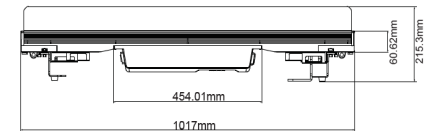

SOURCE Light source: 12 x 15 watts 4 in 1 RGBW LEDs
LED life expectancy: 50,000 Hrs.

OPTICAL SYSTEM Beam angle: 45° x 15°
Light output: 3,899 Lux @ 2m @ 45°
Lumen output: 10,000 Lm

DYNAMIC EFFECTS Dimmer: Linear adjustment
Color mixing: RGBW
Strobe and Fade effect
Built-in color and dynamic macros

CONTROL & PROGRAMMING Control protocols: DMX, RDM
Control channels: 3, 4, 5, 8, 10, 48, 51 CHs

ELECTRICAL Input voltage: 100-240V/50-60Hz
Power consumption: 200 watts

CONNECTIONS DMX connections: IP DMX In/Out 3 pin connectors
Power connections: IP power In/Out connectors

PHYSICAL Dimensions: 1017 x 140 x 215.3mm
Net weight: 9.1 Kg
Color: Black
Housing: Die cast and extruded aluminum
IP rating: 65
Operating temperature: -20°C/45°C

Dimensions

Luminous Diagram

1m	12600, 155971 x	16.22cm
2m	3150, 38991 x	32.44cm
3m	1400, 17331 x	48.67cm
4m	787.5, 974.81 x	64.89cm
5m	504.0, 623.91 x	81.11cm
6m	350.0, 433.21 x	97.33cm
7m	257.2, 318.31 x	113.55cm
8m	196.9, 243.71 x	129.78cm
9m	155.6, 192.61 x	146.00cm
10m	126.0, 156.01 x	162.22cm