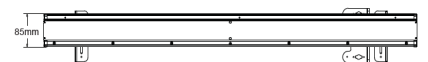

PHYSICAL Dimensions: 1017 x 140 x 215.3mm
Net weight: 9.1 Kg
Color: Black
Housing: Die cast and extruded aluminum
IP rating: 65
Operating temperature: -20°C/45°C

Dimensions

Luminous Diagram

1m	12600, 155971 x	16.22cm
2m	3150, 38991 x	32.44cm
3m	1400, 17331 x	48.67cm
4m	787.5, 974.81 x	64.89cm
5m	504.0, 623.91 x	81.11cm
6m	350.0, 433.21 x	97.33cm
7m	257.2, 318.31 x	113.55cm
8m	196.9, 243.71 x	129.78cm
9m	155.6, 192.61 x	146.00cm
10m	126.0, 156.01 x	162.22cm