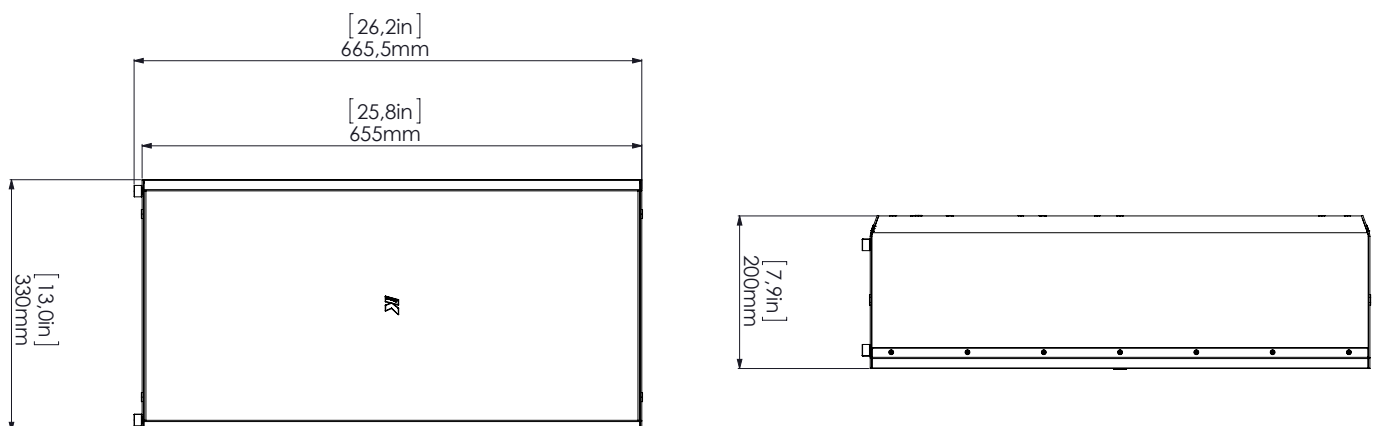

Technical Specifications

General	
Type	Point source
Transducers	Coaxial 12" woofer / 1.7" compression driver 12" passive radiator
Frequency Response ¹	40 Hz – 19 kHz (-6 dB)
Max SPL ²	130 dB (peak)
Rated Power	700 W
Coverage	V. 60° | H. 90°
Connectors	4PIN euroblock connector (included)
Nominal Impedance	8 Ω

Handling & Finishes	
Dimensions (WxHxD)	330 x 655 x 200 mm (13.0 x 25.8 x 7.9 in) ³
Weight	23.5 kg (51.8 lb)
Material	Stainless Steel
Colors	Black, White, Custom RAL
Finishes	Gold, Polished, Brushed

Regulations	
IP Rating	IP43 ⁴

Accessories	
Recommended Amplifier	Kommander-KA84
Accessories	K-2SPK, K-KUIP12, K-WALL2, K-FLY22, K-FLY2B, K-JOINT2B, K-KCLAMP, K-KCLAMP/S

¹ With dedicated preset

² Maximum SPL is calculated using a signal with crest factor 4 (12dB) measured at 1 m

³ Removable rubber feet not included in measures

⁴ More complete water protection with K-KUIP12 accessory

Notes for data:

New materials and designs are introduced into existing products without previous notice.

Present systems may differ in some respects from those presented in this catalog.