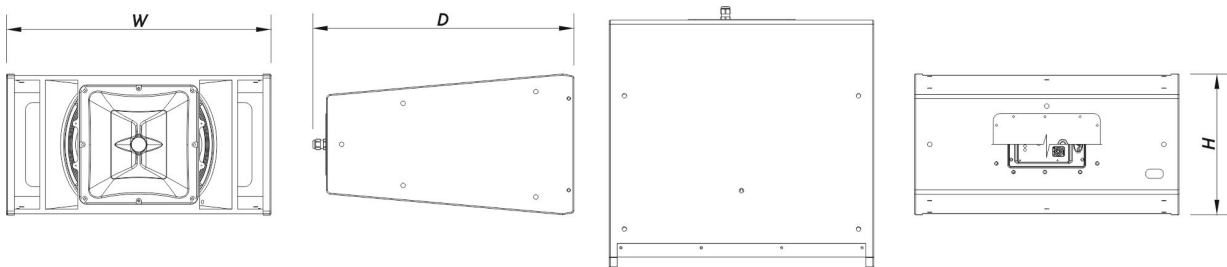

Dimensions (H x W x D)
370 x 710 x 655 mm
14,6 x 28,0 x 25,7 in

Net Weight
49,0 kg (85,9 lb)

Components

LF Driver
12LQN4C

HF Driver
M-78N

Horn/Waveguide
BCH-9050-7037

Shipping

Shipping Weight
51,5 kg (91,5 lb)

DIMENSIONS

ORDERING INFORMATION

Model	Description	P/N

System

HQ-212.95-DX		10432176

Replacement Parts

HQ 212.95 DX

DAS Audio Group, S.L. - C/ Islas Baleares 24 - 46988
Fuente del Jarro - Valencia - Spain - Tel. +34961340860
Updated (DD/MM/YYYY): 07/12/2022