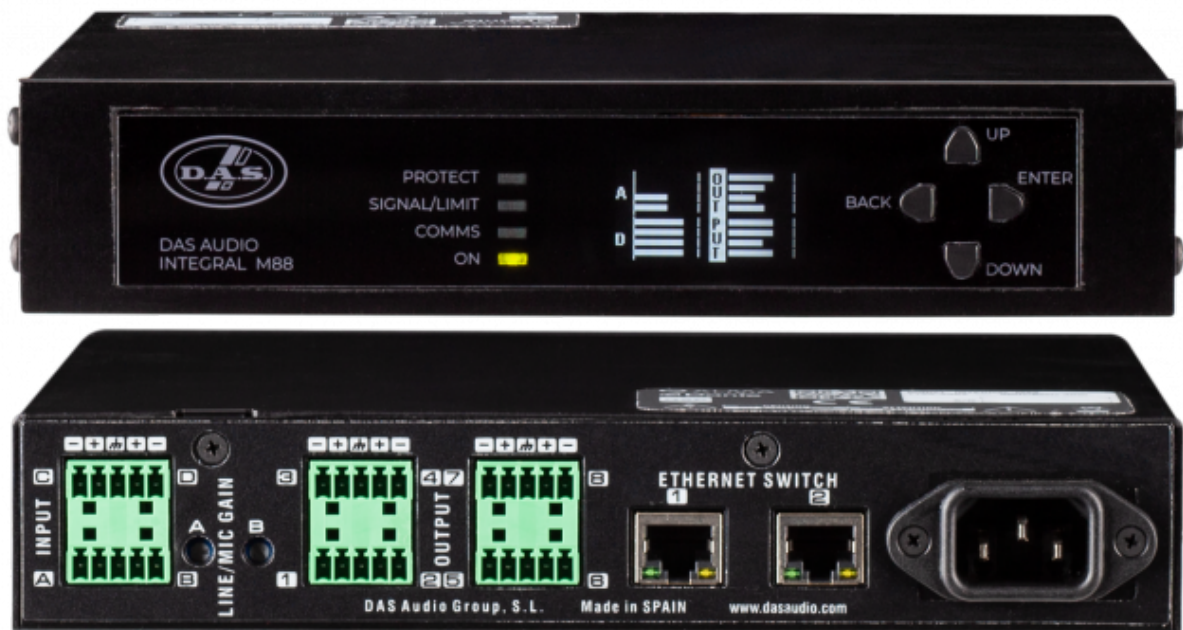

INTEGRAL series

INTEGRAL M88

DAS Audio Group, S.L. - C/ Islas Baleares 24 - 46988
Fuente del Jarro - Valencia - Spain - Tel. +34961340860
Updated (DD/MM/YYYY): 23/05/2023