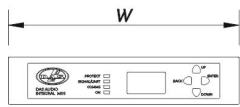

DIMENSIONS