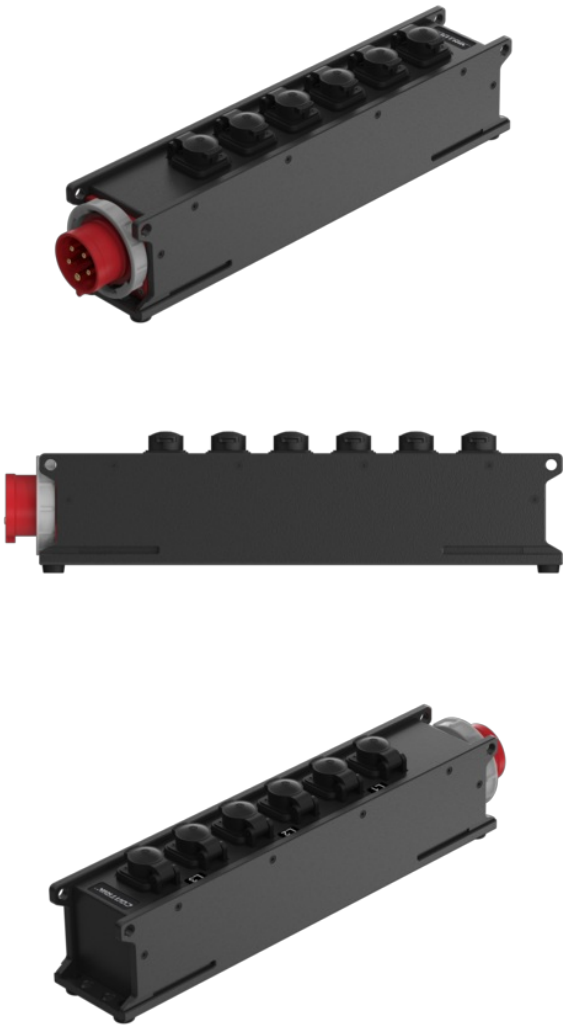

Power Strip XO CCV5RD-6T1-C

1x CEE16A IN - 6x powerCON TRUE1® TOP OUT

Power Strip Xtreme Outdoor (XO) is a compact distribution solution for mobile outdoor applications. Rugged EASYLEN® housing is ideally suited for outdoor usage and demanding applications under harsh conditions. 1x CEE16A In and up to 6x powerCON® TRUE1® TOP Out.

Features & Benefits

- Extreme robust and safe EASYLEN® housing with leather grain texture
- Flame retardant (UL94-V2) and non-conductive housing material
- Light weight, compact and stackable housing design
- Mains receptacles CEE16A In & daisy chaining and highly reliable NEUTRIK® powerCON® TRUE1® TOP Out
- High outdoor protection (IP65, IK, ..)
- Versatile mounting options

Article name	Details	Order code
CCV5RD-6T1-C	IN: 1xCEE16A - OUT: 6x powerCON® TRUE1® TOP	1027454

Technical Information

Product	
Input device	1 x CEE16-5
Output device	6 x powerCON® TRUE1® TOP
Daisy chaining	none

Mechanical	
Dimensions	489.6 x 92 x 117.2mm
Conductor cross section	2.5 mm ²
Weight	2.1 kg
Mounting options	Truss clip, truss clamp, mounting wholes for pegging or suspension

Material	
Housing	Easylen
Color	black