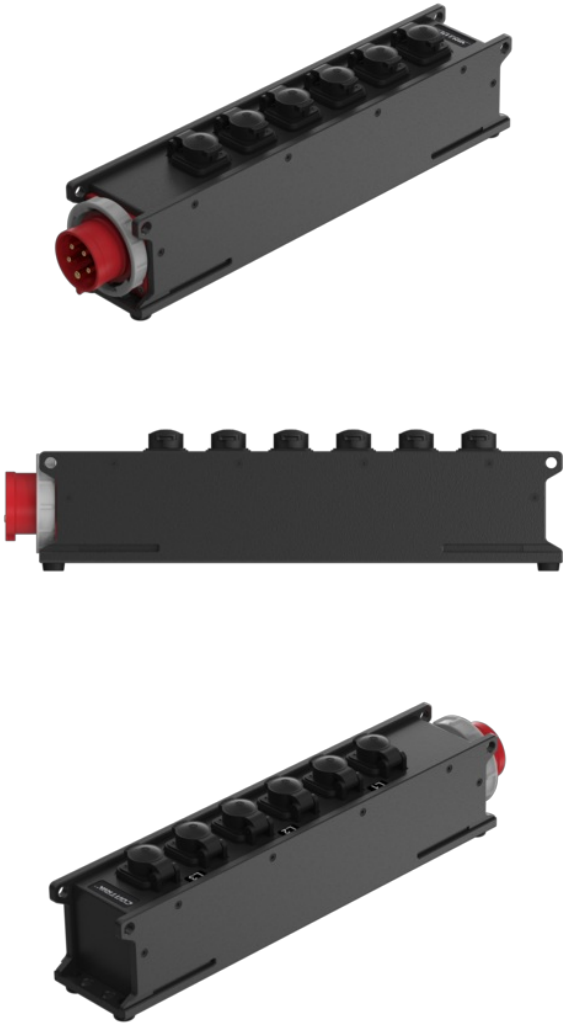

Power Strip XO CCV5RD-6T1-C

1x CEE16A IN - 6x powerCON TRUE1® TOP OUT

Power Strip Xtreme Outdoor (XO) is a compact distribution solution for mobile outdoor applications. Rugged EASYLEN® housing is ideally suited for outdoor usage and demanding applications under harsh conditions. 1x CEE16A In and up to 6x powerCON® TRUE1® TOP Out.

Features & Benefits

- Extreme robust and safe EASYLEN® housing with leather grain texture
- Mains receptacles CEE16A In & daisy chaining and highly reliable NEUTRIK® powerCON® TRUE1® TOP Out
- Flame retardant (UL94-V2) and non-conductive housing material
- High outdoor protection (IP65, IK, ..)
- Light weight, compact and stackable housing design
- Versatile mounting options

Article name	Details	Order code
CCV5RD-6T1-C	IN: 1xCEE16A - OUT: 6x powerCON® TRUE1® TOP	1027454

Technical Information

Product	
Input device	1 x CEE16-5
Output device	6 x powerCON® TRUE1® TOP
Daisy chaining	none

Mechanical	
Dimensions	489.6 x 92 x 117.2mm
Conductor cross section	2.5 mm ²
Weight	2.1 kg
Mounting options	Truss clip, truss clamp, mounting wholes for pegging or suspension

Material	
Housing	Easylen
Color	black