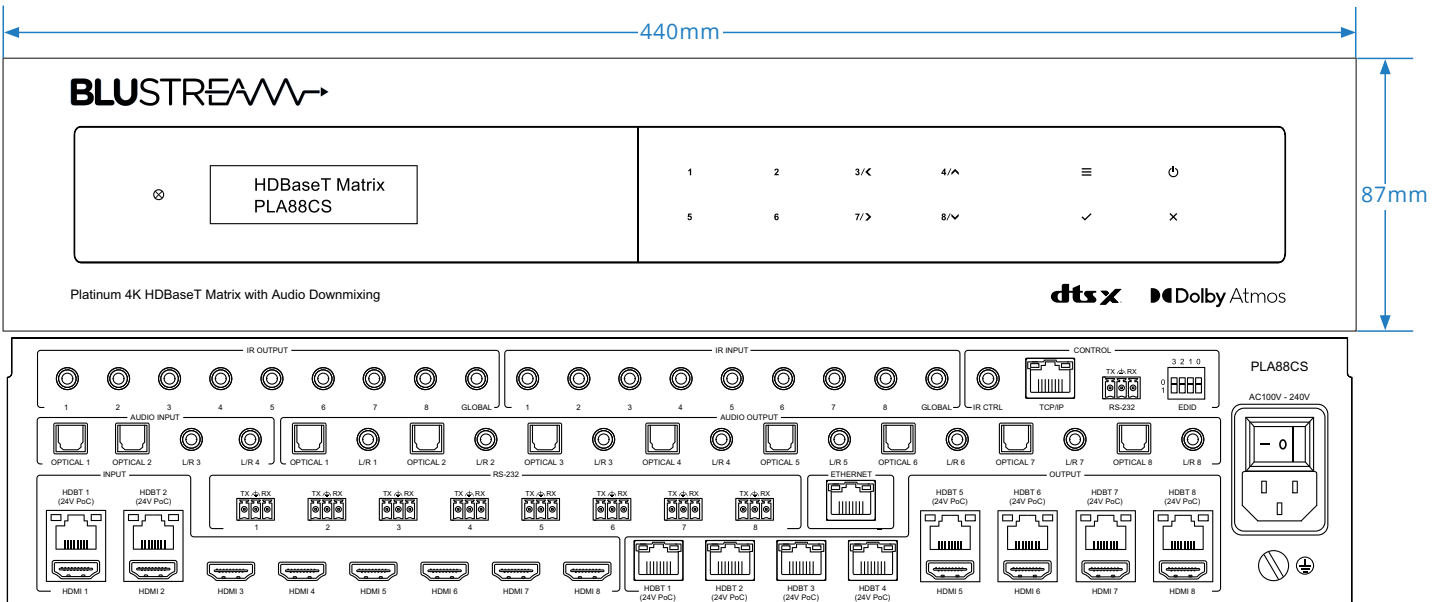

## 8x8 4K HDMI 2.0 HDBaseT™ CSC AV Matrix with Audio Downmixing

### Description

Our Platinum 8x8 HDBaseT™ CSC Matrix delivers a range of industry leading features.

The PLA88CS is a 4K HDMI 2.0 8x8 Matrix, transmitting HDMI, ARC, LAN, Bi-directional IR and RS-232 and PoC up to lengths of 150m (1080p) over a single CAT cable. Advanced optional features include dual HDMI and HDBaseT™ outputs featuring CSC for support of all the latest 4K resolutions including 4K 60 Hz 4:4:4 colour space & HDR with independent down-scaling of 4K video to allow those displays only capable of supporting lower video resolutions to receive 4K video while still showing maximum original 4K UHD resolution on the higher-definition displays.

The PLA88CS also includes independent audio routing, Audio Return Channel (ARC), audio delay for lip sync correction, bi-directional IR and RS-232 pass-through, and web-GUI for control and configuration.