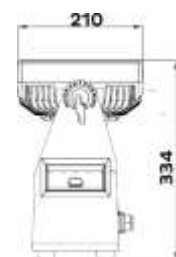

CYCLOPS LIGHTING

FLASH 88 is the complete IP65 LED wash light powered by 44 x 20 watts RGBW LEDs. In addition to its default long throw beam angle of 20°, it comes packed with a magnetic diffuser filter providing a wide 40° wash for medium throw applications. The powerful light output can also be shaped using the 4-way barn doors included with this fixture. Flash 88 features RDM control and is equipped with a built-in W-DMX™ wireless DMX receiver by Wireless Solution Sweden.

ELECTRICAL : Input voltage: 190-264V/50-60Hz
: Power consumption: 880 watts
: Power supply: Auto-ranging electronic switch-mode

CONNECTIONS : DMX connections: 3 pin XLR In/Out male and female
: Power connections: IP Powercon In/Out

PHYSICAL : Dimensions: 575 x 210 x 334mm
: Net weight: 15.7 Kg
: Color: Black
: Housing: Die-cast Aluminum
: IP rating: 65
: Operating temperature: -40°C/50°C

Dimensions

Luminous Diagram