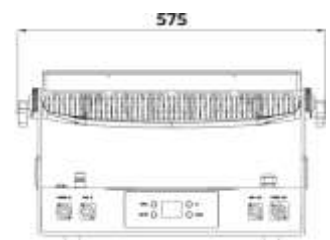

PHYSICAL : Dimensions: 575 x 210 x 334mm
: Net weight: 15.7 Kg
: Color: Black
: Housing: Die-cast Aluminum
: IP rating: 65
: Operating temperature: -40°C/50°C

Dimensions

Luminous Diagram