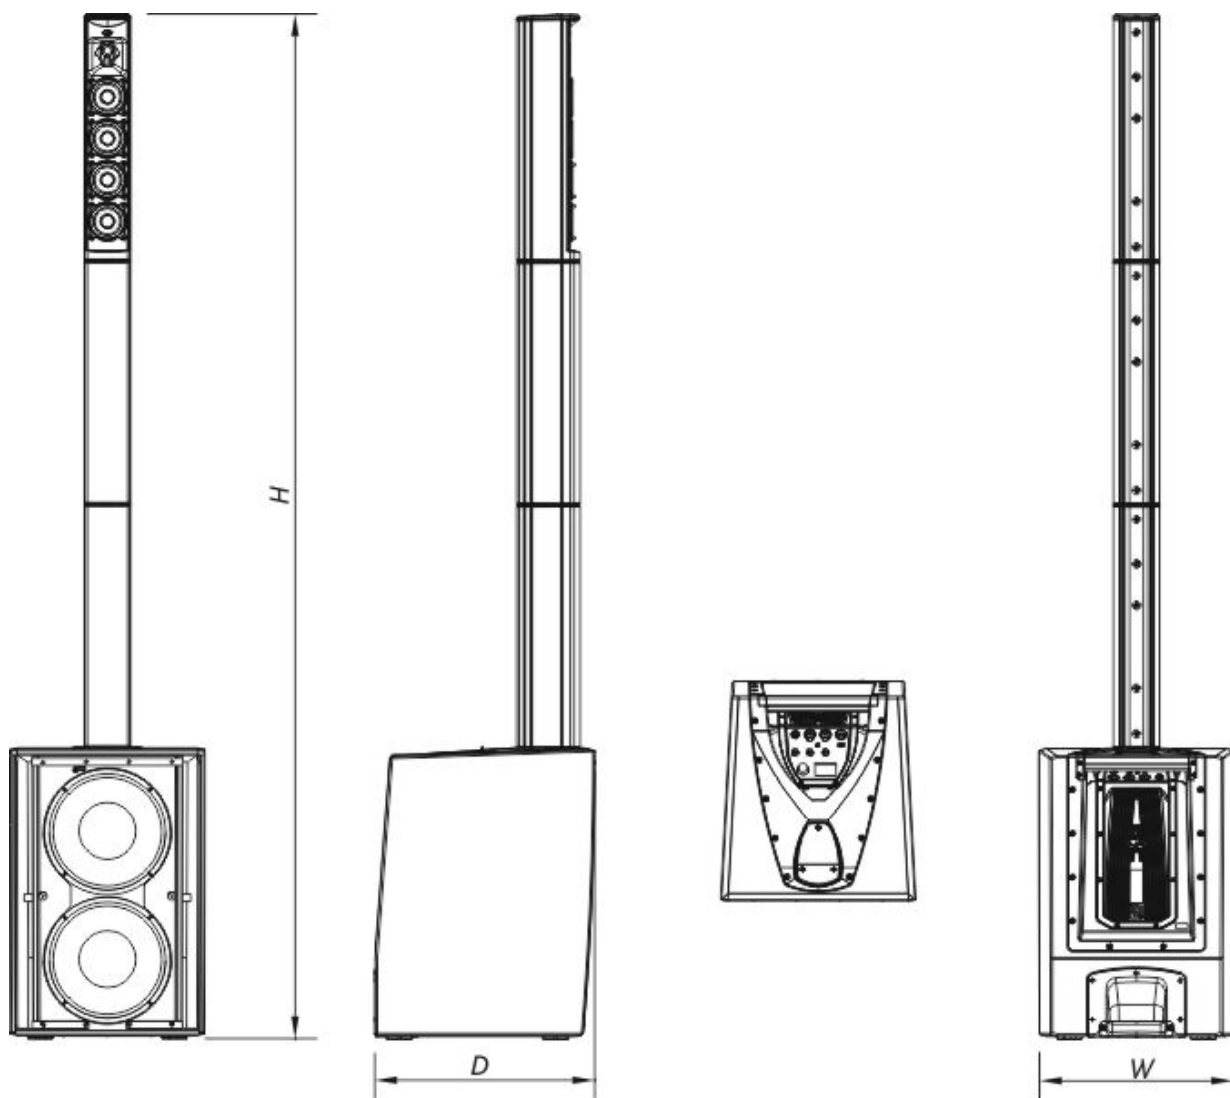

ORDERING INFORMATION

Model	Description	P/N
System		
ALTEA-DUO-20A		10435061
Replacement Parts		

ALTEA DUO 20A

DAS Audio Group, S.L. - C/ Islas Baleares 24 - 46988
Fuente del Jarro - Valencia - Spain - Tel. +34961340860
Updated (DD/MM/YYYY): 05/07/2023

SOUND WITH SOUL