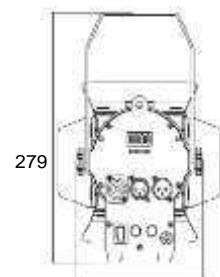

ELECTRICAL : Input voltage: AC100-240V/50-60Hz
DMX Connections: 5 pin XLR In/Out male and female

CONNECTIONS : Power connections: PowerCon In

PHYSICAL : Dimensions: 230 x 156 x 279mm
Net weight: 2.2 Kg, Color: Black
Housing: Aluminum, IP rating: 20
Operating temperature: -5°C/45°C

Dimensions

230

279

156

Luminous Diagram