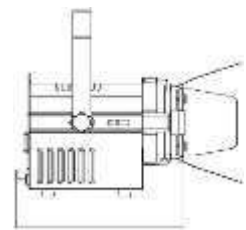

FR 40F is designed for short distance wash. It is a super compact, easy for setup LED Fresnel powered by 40 watts RGBW COB LED. Featuring 25° to 80° zoom and rotary control of dimmer. It delivers a smooth, soft and flat field of light. A barn door is included to shape the light.

KEY FEATURES : 5 Dimmer curves
Strobe
Video flicker free
PMMA polymethyl methacrylate lens
Barn doors included

CONTROL & PROGRAMMING : Control protocols: Rotary, DMX, RDM
Control channels: ARC.1(3CH), AR1.D(4CH), ARC.2(4CH), AR2.D(5CH), AR2.S(6CH), HSV(3CH), STAG(11CH)

ELECTRICAL : Input voltage: AC100-240V/50-60Hz
DMX Connections: 5 pin XLR In/Out male and female

CONNECTIONS : Power connections: PowerCon In

PHYSICAL : Dimensions: 230 x 156 x 279mm
Net weight: 2.2 Kg, Color: Black
Housing: Aluminum, IP rating: 20
Operating temperature: -5°C/45°C

Dimensions

230

279

156

Luminous Diagram