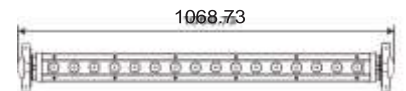

Dimensions