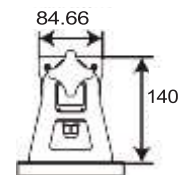

CONTROL & PROGRAMMING : Control protocols: DMX, Master-Slave, Auto Run
: Display : TFT displayer with 4 buttons
: Control channels: 1, 4, 7, 11, 19, 32, 35 CHs

ELECTRICAL : Input voltage: 100-240V/50-60Hz
: Power consumption: 128 watts

CONNECTIONS : DMX connections: IP DMX In/Out cables with 3 pin screw lock connectors
: Power connections: IP power In/Out cable, 3 pin screw lock connectors

PHYSICAL : Dimensions: 1068.73 x 84.66 x 140mm
: Net weight: 5.5 Kg
: Housing: Aluminum
: IP rating: 65
: Operating temperature: -20°C/45° C

Dimensions

Luminous Diagram